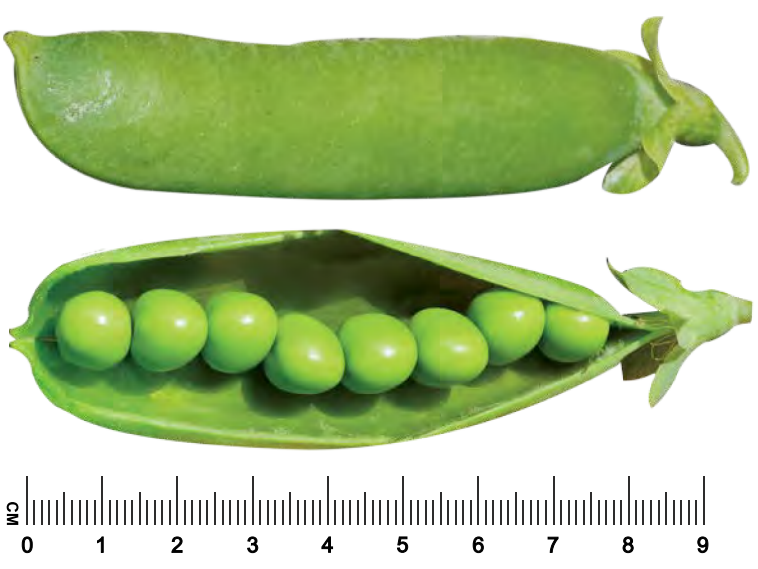

PEA SEED
CANTERBURY SEED COMPANY

EARLY ONWARD

Reliable, strong growing habit. A heavy cropper, with large sieve size and excellent taste. Normal leaf, medium green in colour.

Maturity	Mid Season (approx 75-85 days)
First Flower Node	12
Pods / Node	2
Pod Shape	Straight / blunt
Vine Length	60 – 65cm
No of Peas / Pod	7 - 8
Pod Length	90mm

Maturity based on New Zealand conditions.
Stock seed is maintained by Canterbury Seed Company Ltd.

CANTERBURY SEED

Our reputation is growing around the world

Canterbury Seed Company Ltd.

1 Range Street, PO Box 19,
Ashburton 7740, New Zealand

Telephone +64 3 307 6979
Fax +64 3 307 6960

www.canseed.co.nz

General manager - pulses

Stephen Tait
stephen.tait@canseed.co.nz

Product manager - pulses

Andrew Lilley
andrew.lilley@canseed.co.nz